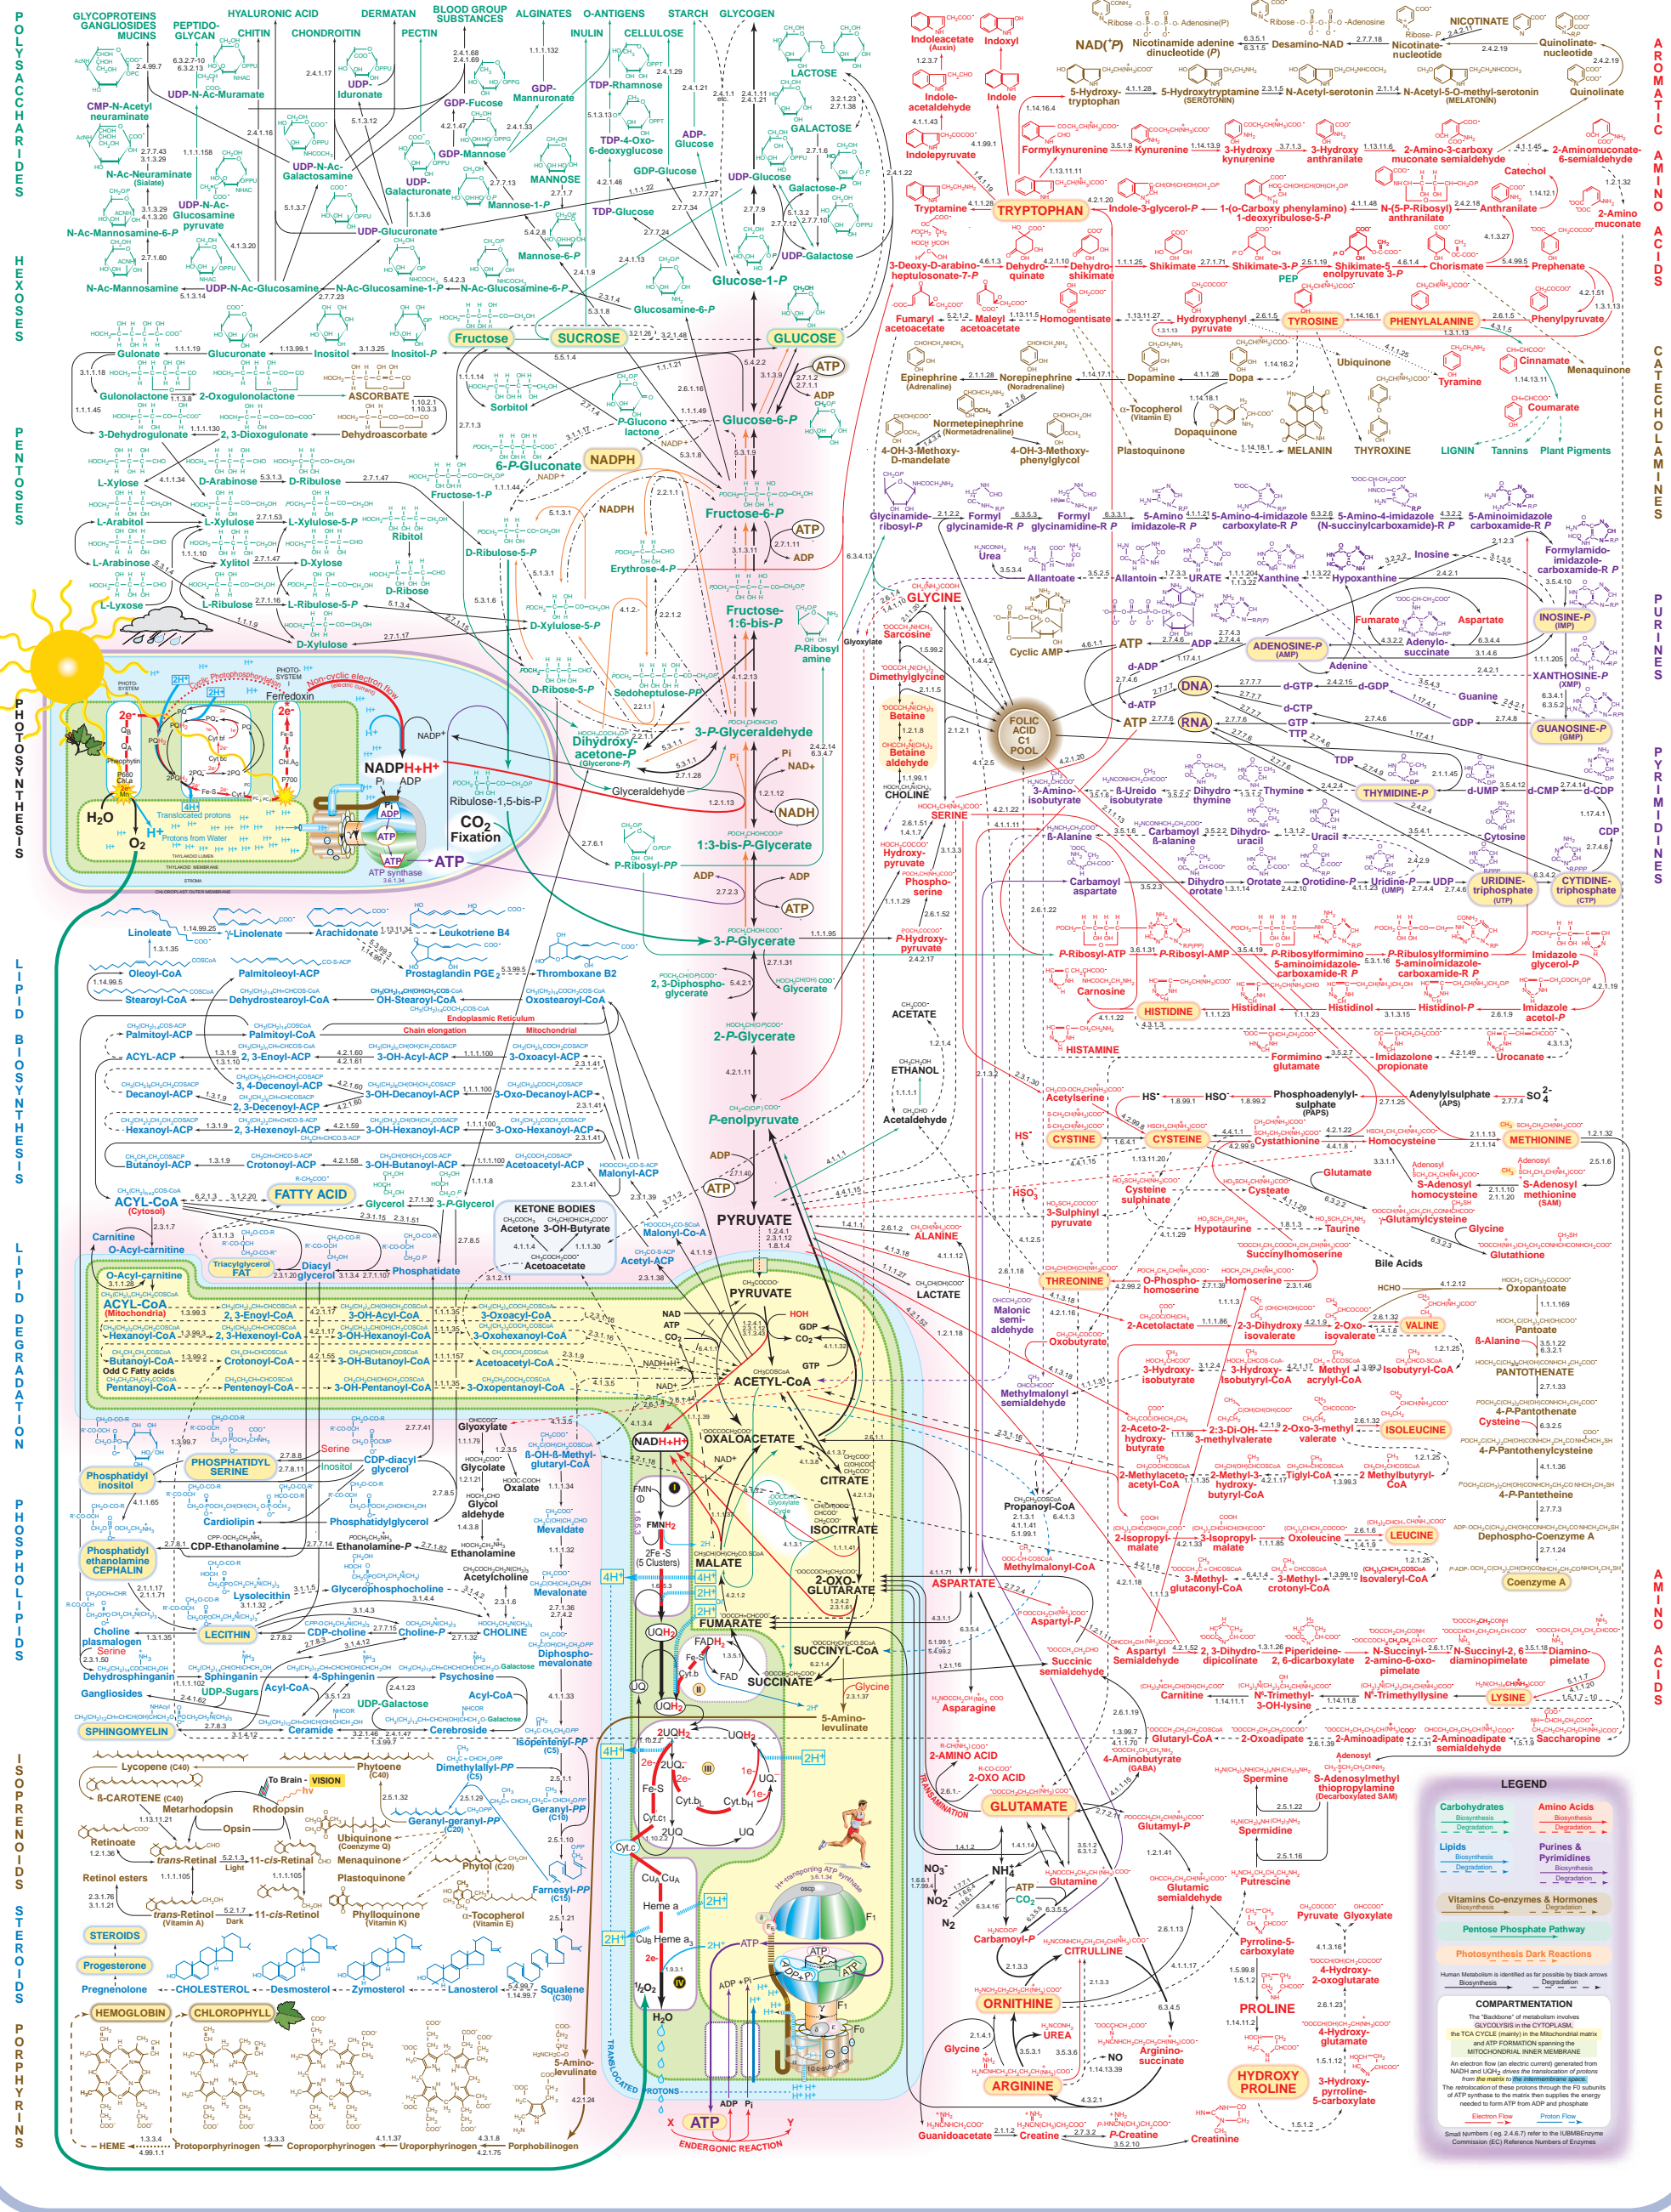

Metabolic Pathways

© 2003 International Union of Biochemistry and Molecular Biology www.iubmb.org

22nd Edition Designed by Donald E. Nicholson, D.Sc., The University of Leeds, England – and Sigma-Aldrich

sigma-aldrich.com/metpath

SIGMA-ALDRICH