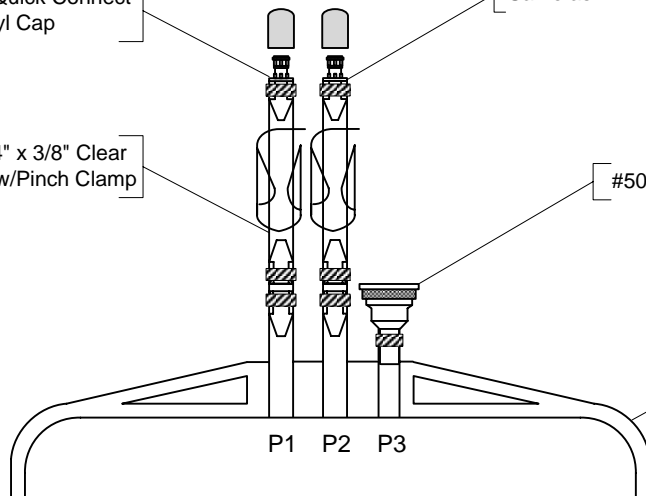

Single Poly Bagged w/#501754 JRH Label & #501403 Irradiation Dot

Individually Bagged

X 5

Each Product Bag is Individually Bagged & All Tubing Will Be Coiled

#501413 Ma Quick Connect w/Vinyl Cap

Same as P1

6" #501947 1/4" x 3/8" Clear C-Flex Tubing w/Pinch Clamp

#500138 Spike Port

#501756 5L JRH EVA Bag

**CONFIDENTIAL**: THIS IS PROPRIETARY INFORMATION AND SHOULD NOT BE SHARED WITH ANY PARTY w/o WRITTEN CONSENT OF JRH BIOSCIENCES.

**BIOEAZE™ 5L EVA ST BAG 5/PK**