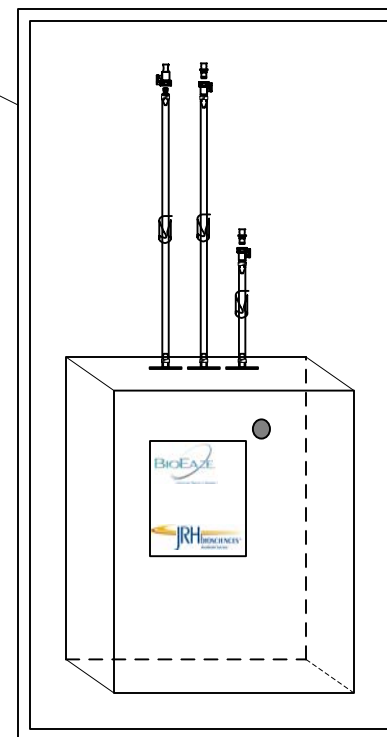

#501091 Ma Quick Connect  
w/#501104 Fe Cap

#501092 Fe Quick Connect  
w/#501103 Ma Cap

Double Poly Bagged  
w/501754 JRH Label &  
#501403 Irradiation Dot

3' #500451 1/2" x 3/4" Silicone  
Tubing w/Pinch Clamp

3' #500451 1/2" x 3/4" Silicone  
Tubing w/Pinch Clamp

#501092 Fe Quick Connect  
w/#501103 Ma Cap

1' #500451 1/2" x 3/4" Silicone  
Tubing w/Pinch Clamp

#501983 JRH 500L Bulk Bag

Each Product Bag Folded, Individually  
Double Bagged & All Tubing Will  
Be Coiled