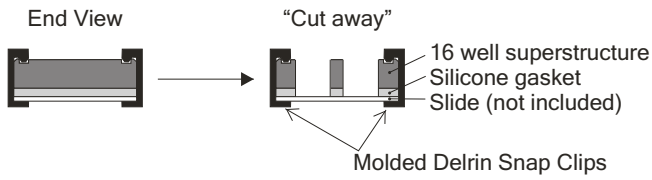

204862

16-Square Well ProPlate Slide Module Footprint

Number of wells	Item No.	Quantity Per Pack
16	204862	2

204860

16-Round Well ProPlate Slide Module Footprint

Number of wells	Item No.	Quantity Per Pack
16	204860	2