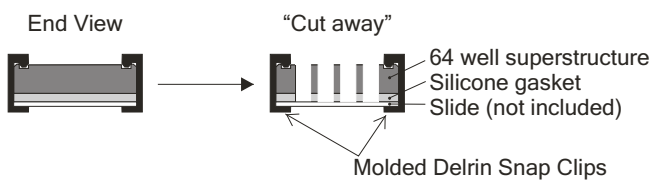

Number of wells	Item No.	Quantity Per Pack
64	246865	2