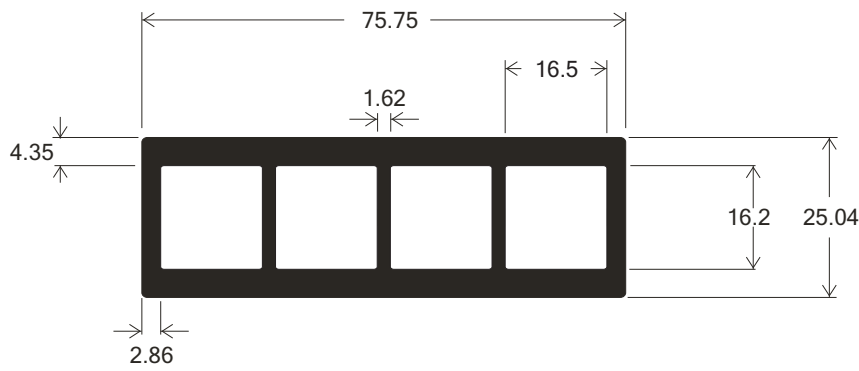

204862

16-Square Well ProPlate Slide Module Footprint

Number of wells	Item No.	Quantity Per Pack
16	204862	2

204860

16-Round Well ProPlate Slide Module Footprint

Number of wells	Item No.	Quantity Per Pack
16	204860	2

246865

64-Well ProPlate Slide Module Footprint

Number of wells	Item No.	Quantity Per Pack
64	246865	2

246861

1-Well ProPlate Slide Module Footprint

Number of wells	Item No.	Quantity Per Pack
1	246861	2

246862

2-Well ProPlate Slide Module Footprint

Number of wells	Item No.	Quantity Per Pack
2	246862	2

246863

3-Well ProPlate Slide Module Footprint

Number of wells	Item No.	Quantity Per Pack
3	246863	2

246864

4-Well ProPlate Slide Module Footprint

Number of wells	Item No.	Quantity Per Pack
4	246864	2

246868

8-Well ProPlate Slide Module Footprint

Number of wells	Item No.	Quantity Per Pack
8	246868	2

204838

Stainless Steel Spring Clips

Spring Clip  
End View