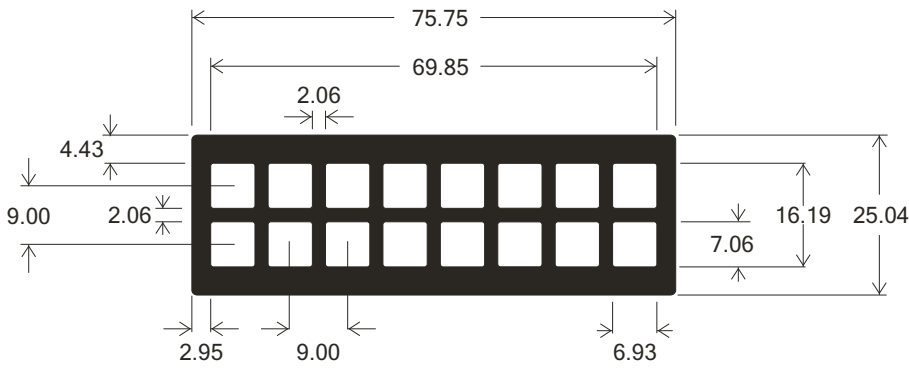

204862

16-Square Well ProPlate Slide Module Footprint

Number of wells	Item No.	Quantity Per Pack
16	204862	2

204860

16-Round Well ProPlate Slide Module Footprint

Number of wells	Item No.	Quantity Per Pack
16	204860	2

246865

64-Well ProPlate Slide Module Footprint

Number of wells	Item No.	Quantity Per Pack
64	246865	2

246861

1-Well ProPlate Slide Module Footprint

Number of wells	Item No.	Quantity Per Pack
1	246861	2

246862

2-Well ProPlate Slide Module Footprint

Number of wells	Item No.	Quantity Per Pack
2	246862	2

246863

3-Well ProPlate Slide Module Footprint

Number of wells	Item No.	Quantity Per Pack
3	246863	2

246864

4-Well ProPlate Slide Module Footprint

1

Each ProPlate Tray Set includes: 4 Slide modules, 8 Snap clips, 1 Tray and Cover, 10 seal strips and one applicator.

Tray conforms to SBS standards for footprint (81.7mm width x 123.7mm length) and well spacing.