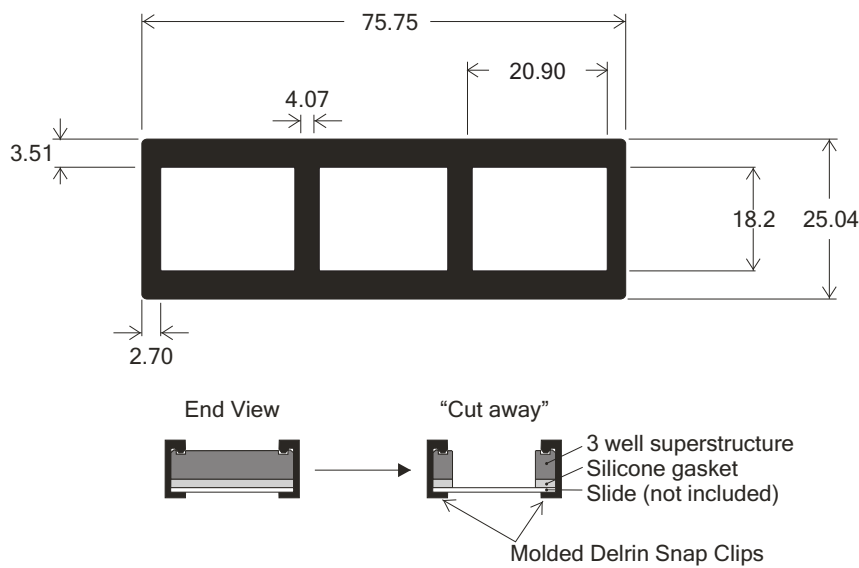

3-Well ProPlate Slide Module Footprint

Number of wells	Item No.	Quantity Per Pack
3	246863	2