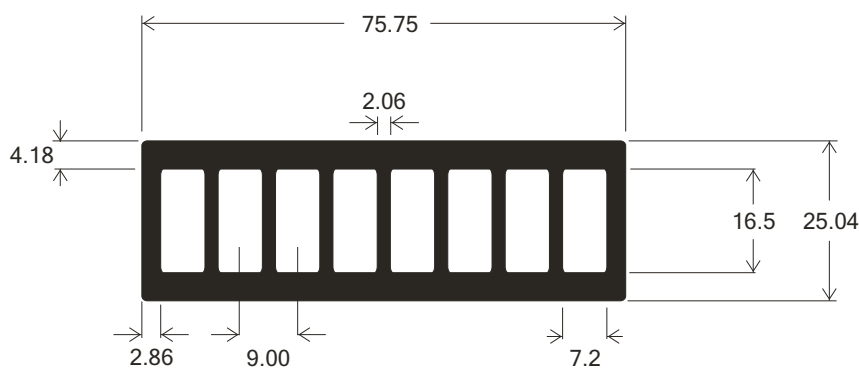

204862

16-Square Well ProPlate Slide Module Footprint

Number of wells	Item No.	Quantity Per Pack
16	204862	2

204860

16-Round Well ProPlate Slide Module Footprint

Number of wells	Item No.	Quantity Per Pack
16	204860	2

246865

64-Well ProPlate Slide Module Footprint

Number of wells	Item No.	Quantity Per Pack
64	246865	2

246861

1-Well ProPlate Slide Module Footprint

Number of wells	Item No.	Quantity Per Pack
1	246861	2

246862

2-Well ProPlate Slide Module Footprint

Number of wells	Item No.	Quantity Per Pack
2	246862	2

246863

3-Well ProPlate Slide Module Footprint

Number of wells	Item No.	Quantity Per Pack
3	246863	2

246864

4-Well ProPlate Slide Module Footprint

Number of wells	Item No.	Quantity Per Pack
4	246864	2

246868

8-Well ProPlate Slide Module Footprint

Number of wells	Item No.	Quantity Per Pack
8	246868	2

204838

Stainless Steel Spring Clips

Spring Clip  
End View