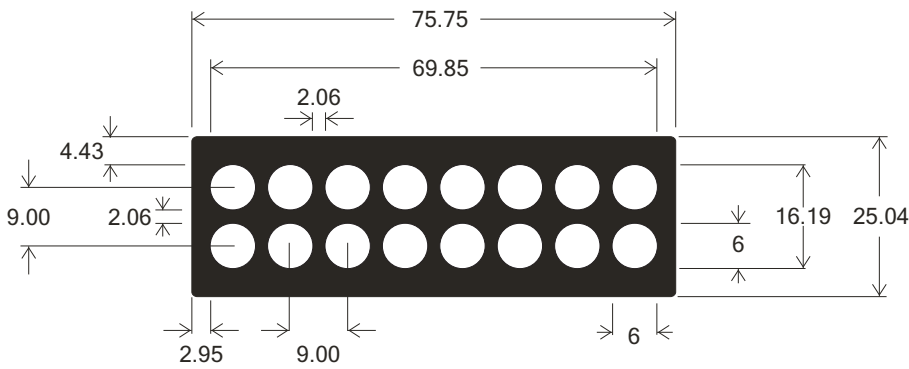

204862

16-Square Well ProPlate Slide Module Footprint

Number of wells	Item No.	Quantity Per Pack
16	204862	2

204860

16-Round Well ProPlate Slide Module Footprint

Number of wells	Item No.	Quantity Per Pack
16	204860	2

246865

64-Well ProPlate Slide Module Footprint

Number of wells	Item No.	Quantity Per Pack
64	246865	2

246861

1-Well ProPlate Slide Module Footprint

Number of wells	Item No.	Quantity Per Pack
1	246861	2

246862

2-Well ProPlate Slide Module Footprint

Number of wells	Item No.	Quantity Per Pack
2	246862	2

246863

3-Well ProPlate Slide Module Footprint

Number of wells	Item No.	Quantity Per Pack
3	246863	2

246864

4-Well ProPlate Slide Module Footprint

1

Each ProPlate Tray Set includes: 4 Slide modules, 8 Snap clips, 1 Tray and Cover, 10 seal strips and one applicator.

Tray conforms to SBS standards for footprint (81.7mm width x 123.7mm length) and well spacing.