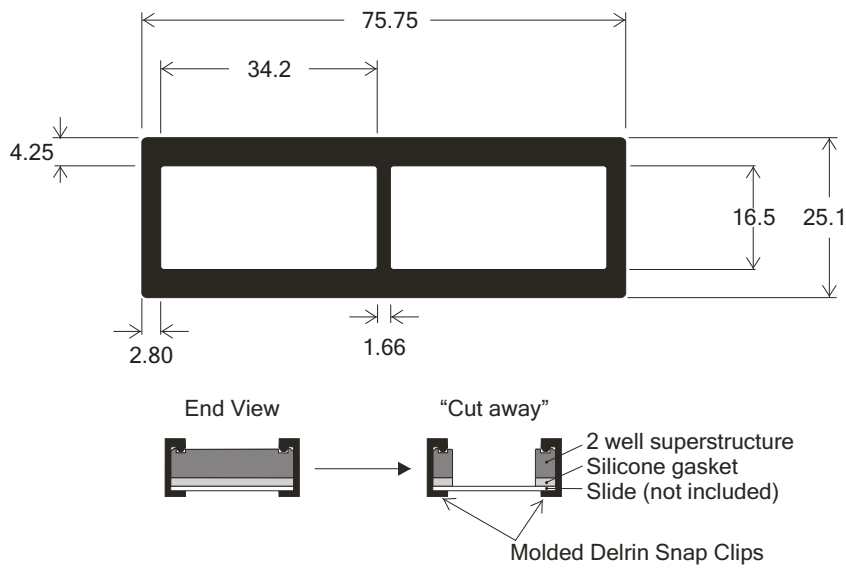

2-Well ProPlate Slide Module Footprint

Number of wells	Item No.	Quantity Per Pack
2	246862	2

246863