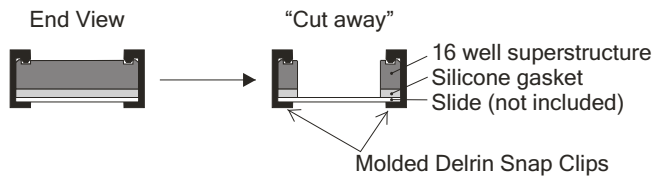

246864

4-Well ProPlate Slide Module Footprint

Number of wells	Item No.	Quantity Per Pack
4	246864	2

246868

8-Well ProPlate Slide Module Footprint

Number of wells	Item No.	Quantity Per Pack
8	246868	2