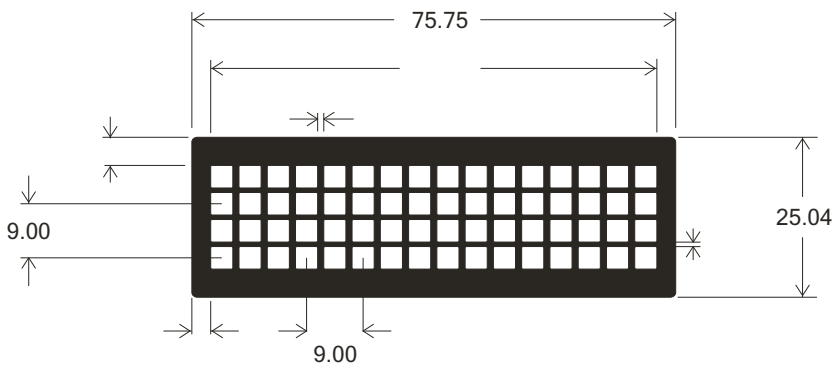

204862

16-Square Well ProPlate Slide Module Footprint

Number of wells	Item No.	Quantity Per Pack
16	204862	2

204860

16-Round Well ProPlate Slide Module Footprint

Number of wells	Item No.	Quantity Per Pack
16	204860	2

246865

64-Well ProPlate Slide Module Footprint

Number of wells	Item No.	Quantity Per Pack
64	246865	2

246861

1-Well ProPlate Slide Module Footprint

Number of wells	Item No.	Quantity Per Pack
1	246861	2

246862

2-Well ProPlate Slide Module Footprint

Number of wells	Item No.	Quantity Per Pack
2	246862	2

246863

3-Well ProPlate Slide Module Footprint

Number of wells	Item No.	Quantity Per Pack
3	246863	2

246864

4-Well ProPlate Slide Module Footprint

1

Each ProPlate Tray Set includes: 4 Slide modules, 8 Snap clips, 1 Tray and Cover, 10 seal strips and one applicator.

Tray conforms to SBS standards for footprint (81.7mm width x 123.7mm length) and well spacing.