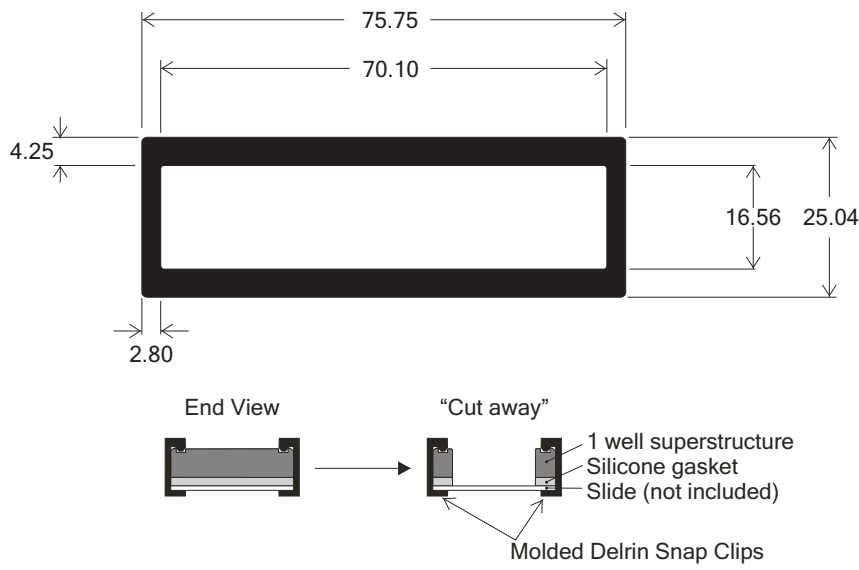

246865

64-Well ProPlate Slide Module Footprint

Number of wells	Item No.	Quantity Per Pack
64	246865	2

246861

1-Well ProPlate Slide Module Footprint

Number of wells	Item No.	Quantity Per Pack
1	246861	2

246862

2-Well ProPlate Slide Module Footprint

Number of wells	Item No.	Quantity Per Pack
2	246862	2

246863

3-Well ProPlate Slide Module Footprint

Number of wells	Item No.	Quantity Per Pack
3	246863	2

246864

4-Well ProPlate Slide Module Footprint

Number of wells	Item No.	Quantity Per Pack
4	246864	2

246868

8-Well ProPlate Slide Module Footprint

Number of wells	Item No.	Quantity Per Pack
8	246868	2

204838

Stainless Steel Spring Clips

Spring Clip  
End View

1

Each ProPlate Tray Set includes: 4 Slide modules, 8 Snap clips, 1 Tray and Cover, 10 seal strips and one applicator.

Tray conforms to SBS standards for footprint (81.7mm width x 123.7mm length) and well spacing.