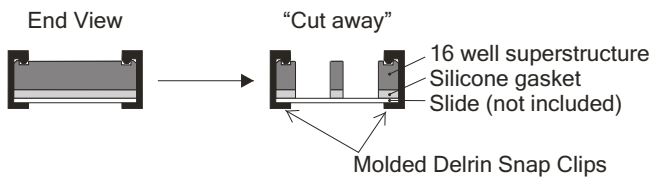

204862

16-Square Well ProPlate Slide Module Footprint

Number of wells	Item No.	Quantity Per Pack
16	204862	2

204860

16-Round Well ProPlate Slide Module Footprint

Number of wells	Item No.	Quantity Per Pack
16	204860	2